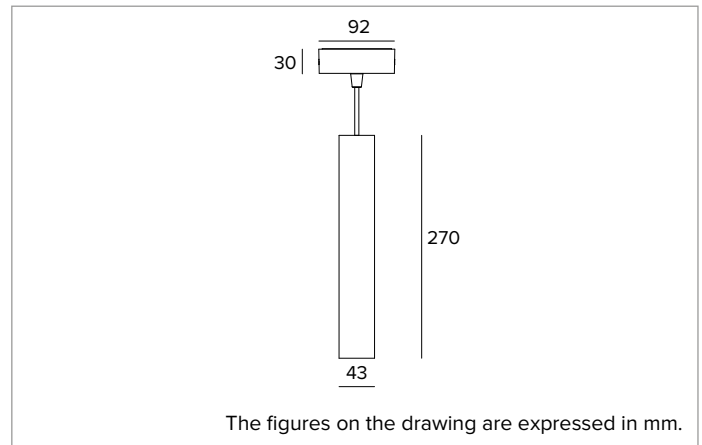

1T9826EL | LABEL 4 - Suspension

LED suspension fixture for direct light emission powered by mains voltage

	3000K	H(m)	D(m)	Emax(lx)		
	Ra90		42°			
Fixture Power	7W	1	0.76	1590		
Source Flux	981lm	2	1.52	397		
Fixture Flux	725lm	3	2.28	177		
Efficacy	97lm/W	4	3.04	99		
TS1960	Imax=1621cd/klm	Imax	1590cd	5	3.80	64

CCT nominal: 3000K

Lifetime (L80/B10): >50000h tq +25°C

ILLUMINOTECHNICAL CHARACTERISTICS

MWFL version - convex faceted highly reflective anodised aluminium precision optics, a holographic diffusion filter and a black silicone cut off ring.

Optic: REFLECTOR

Beam angles: MWFL

Optical efficiency: 74%

Fixture flux: 725lm

Luminous efficacy: 97lm/W

Photobiological safety: Compliant with RG1 low risk group

MECHANICAL CHARACTERISTICS

Cylindrical body in CNC machined aluminum and coated with powder paint.

Colour and finish: Deep black

Dimensions: D=43mm

Weight: 0.8Kg

Degree of protection: IP20

ELECTRICAL CHARACTERISTICS

Electronic ON-OFF version with the power supply integrated in the body of the fixture. Luminaire compliant with EN 60598-2-22 for power supply from a centralised emergency system CPSS (Central Power Supply System), not incorporated in the luminaire - high risk areas excluded. The default power and flux are 100% in AC and 100% in DC.